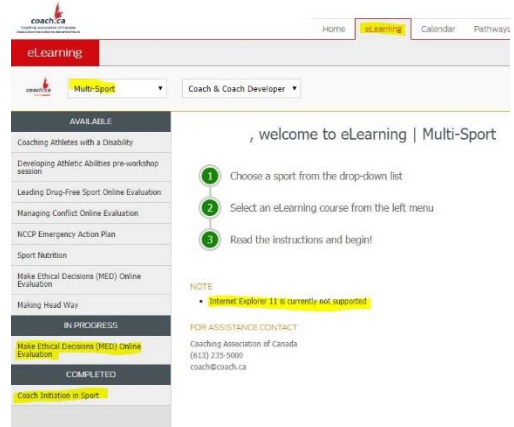

# Coaching courses – ringette

You'll need 2 accounts. One at <https://thelocker.coach.ca>, and one at [www.coachingringette.ca/c](http://www.coachingringette.ca/c)

In The Locker, you will first take the Coach Initiation in Sport emodule. This is done independently, online, costs \$15, and takes about an hour. You do the multi-sport version.

In your Ringette Canada account, you'll REGISTER for a sport-specific course (Community Sport Initiation or Competition Introduction).

[Community Sport Initiation](#)

[Coach](#)

Component	Registered
1 Coach Initiation in Sport I want to complete Coach Initiation in Sport (thelocker.coach.ca eLearning) Ringette Canada must be notified to confirm completion.	Confirm Completion
2 Make Ethical Decisions Module This is a stand-alone generic module offered by your provincial coaching body.	This is complete Give me credit
3 Community Sport Initiation Clinic I want to complete MED Online Evaluation (thelocker.coach.ca eLearning) Ringette Canada must be notified to confirm completion.	register
4 Make Ethical Decisions (MED) Online Evaluation I want to complete MED Online Evaluation (thelocker.coach.ca eLearning) Ringette Canada must be notified to confirm completion.	Confirm Completion
5 Make Ethical Decisions Module (AB) Clinic This is a stand-alone generic module offered by your PSO.	register